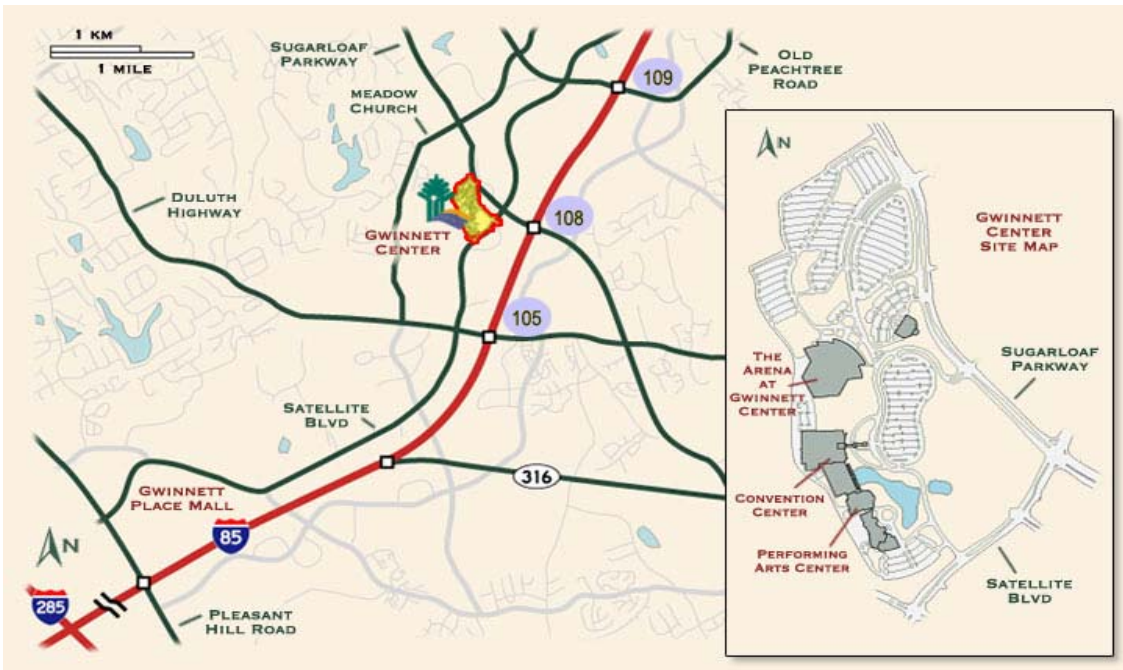

### Location

Gwinnett Center  
6400 Sugarloaf Parkway  
Duluth, GA 30097

### Directions

**Traveling North on I-85** take the Sugarloaf Parkway Exit. Turn right off the exit, go back under the Interstate and cross over Satellite Boulevard. The Center will be on your left.

**Alternate Route:** Take I-85 to the Highway 120 Exit West. Turn right on Satellite Boulevard. The Center will be 1/2 mile on your left.

**Traveling South on I-85** take the Sugarloaf Parkway Exit. Turn right off the exit and you cross over Satellite Boulevard. The Center will be on your left.

**Alternate Route:** Take I-85 to Highway 120 West exit. Turn right onto Highway 120. Turn right onto Satellite Boulevard. The Center will be 1/2 mile on your left.

The Center is about 45 minutes north on I-85 from Atlanta's Hartsfield-Jackson International Airport and 30 minutes north on I-85 from downtown Atlanta.

**Parking: On-site free parking is provided.**