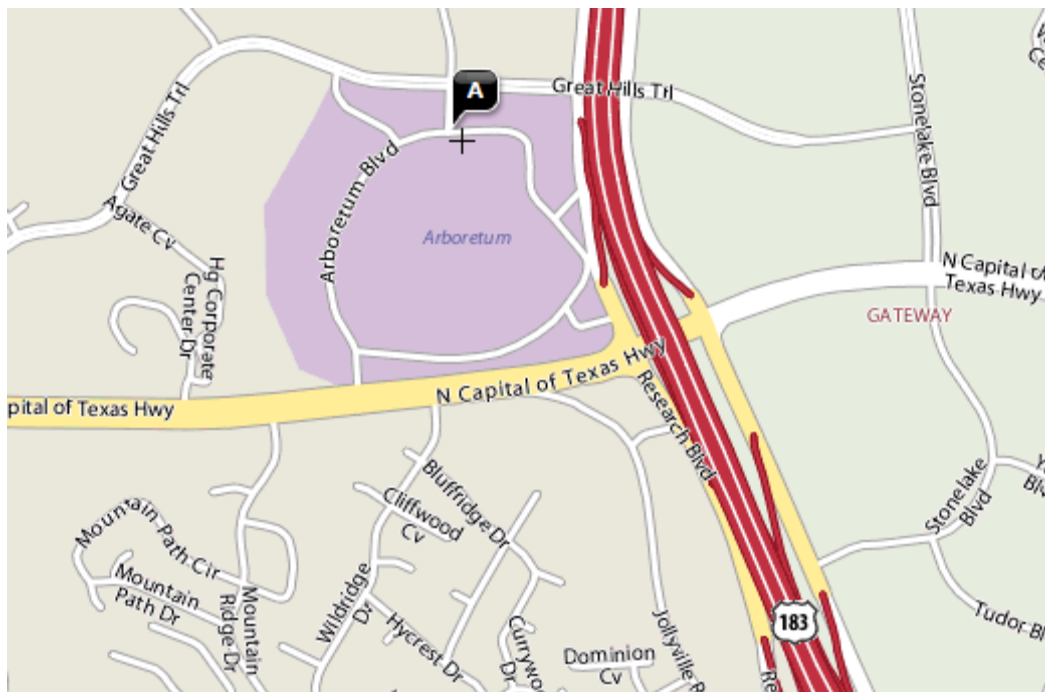

Texas Instruments Technology Day Austin, TX

www.ti.com/techdays2009

Location

Renaissance Hotel Arboretum
9721 Arboretum Blvd.
Austin, TX 78759

Directions

Austin-Bergstrom International Airport - AUS

Turn left (west) out of airport and stay on access road for 1.1 miles until you reach Hwy 183 North. Stay on Hwy 183 North for approximately 17 miles and exit at Loop 360 Capital of Texas Hwy-Great Hills Trail. Turn left at first light (over frwy -- stay in right lanes) and take very first right turn, which is Arboretum Blvd. Hotel is on the right.