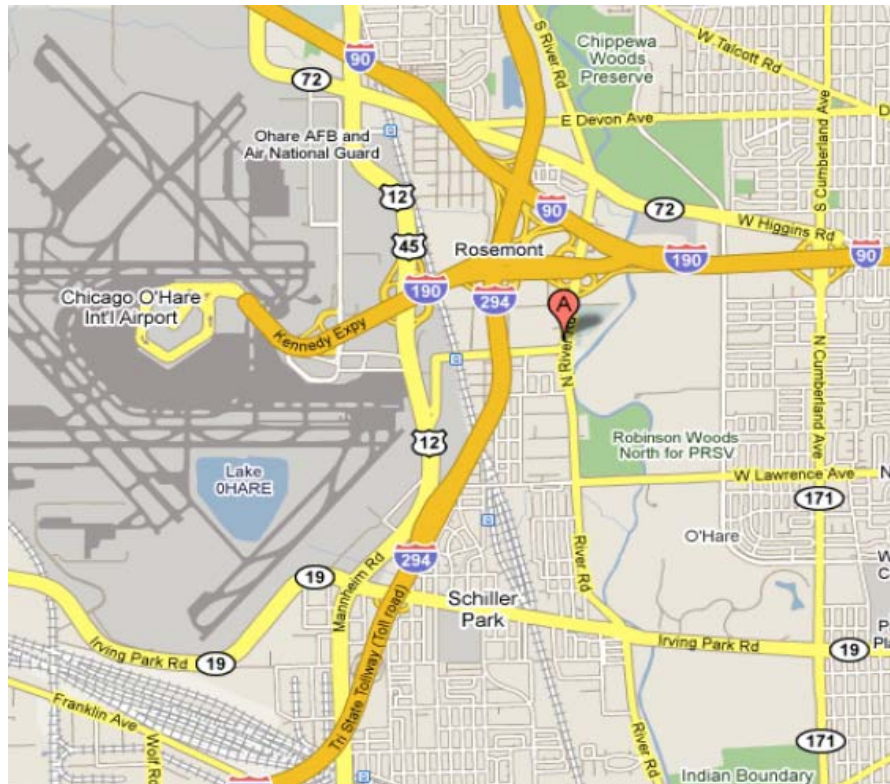

Texas Instruments Tech Day Chicago, IL

www.ti.com/techdays2009

Location

Crown Plaza Chicago O'Hare
5440 North River Road
Rosemont, IL 60018

Directions

From O'Hare Airport. Head East on I-190, for 2 miles to River Road. Turn right on River Road and proceed down to 5440 N. River Road, directly across from the convention center.

From the East (Chicago). Take I-90 West to I-190 (O'Hare exit) continue 15 miles to River Road exit. Turn right on River Road and proceed to 5440 N. River Road directly across from the convention center.

From the West (Rockford). Take I-90 East to Chicago. Exit on Cumberland Road North. Go right on Cumberland, 2 blocks to 1st light (Higgins/Rt.72). Go left on Higgins and proceed 1 mile to River Road. Go left on River Road and proceed to 5440 N. River Road directly across from the Convention Center.

From the South (Indiana). Take I-294 North (Wisconsin) and follow signs to I-190 (O'Hare exit). Take I-190 to River Road (1st light). Go right on River Road and proceed to 5440 N. River Road directly across from the Convention Center.