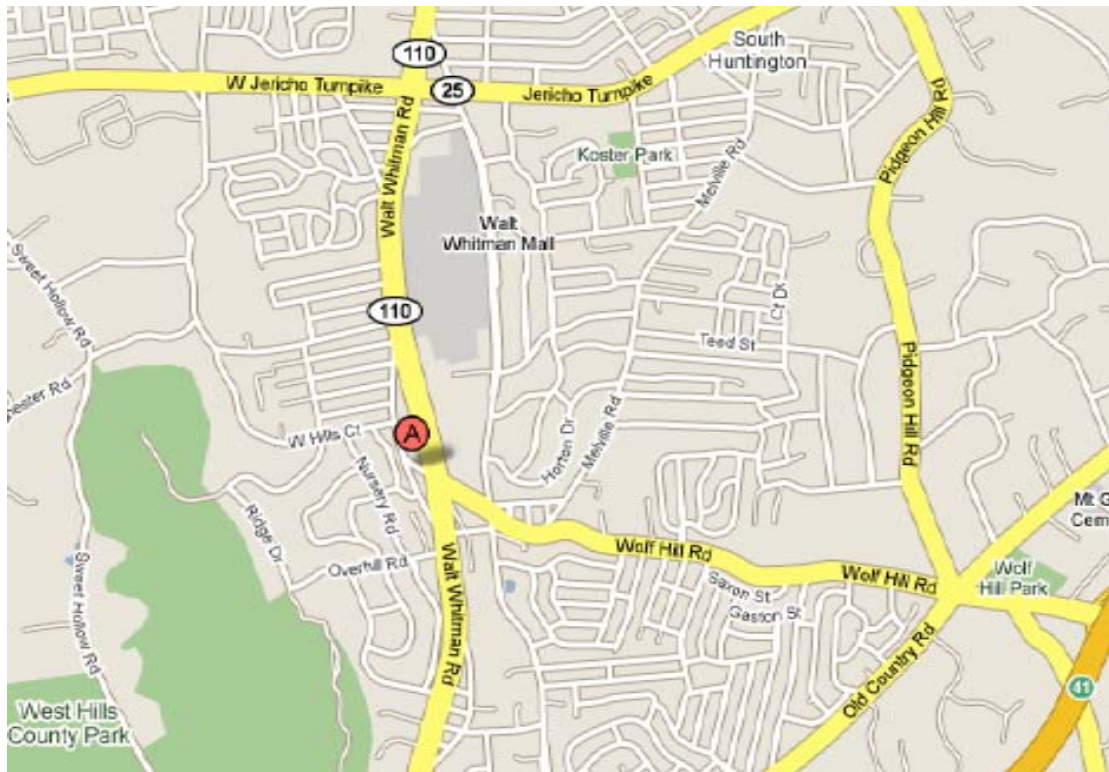

Texas Instruments Tech Day Long Island, NY

www.ti.com/techdays2009

Location

Melville Marriott
1350 Old Walt Whitman Road
Melville, NY 11747

Directions from Area Airports

Islip - ISP

Driving Directions: Make a right out of airport onto Veterans Memorial Highway. Take Veterans Highway to Long Island Expressway West (495). Take the LIE to exit 49N. Stay on the service road. At the third light make a right. The hotel is on your right.

New York/JF Kennedy - JFK

Driving Directions: JFK Expressway East to Belt Parkway E (becomes Southern State Parkway), take Southern State Parkway E to Exit 32N (Rte 110N) - make left onto the north service road of the Long Island Expressway (495 w). Hotel is on the right hand side.

New York/La Guardia - LGA

Driving Directions: Take Grand Central Parkway (Eastern Long Island) to I-495E (Long Island Expressway), I-495 to Exit 49S, turn left at 1st traffic light onto Old Walt Whitman Road. Cross back over the expressway and the hotel is on the right side.