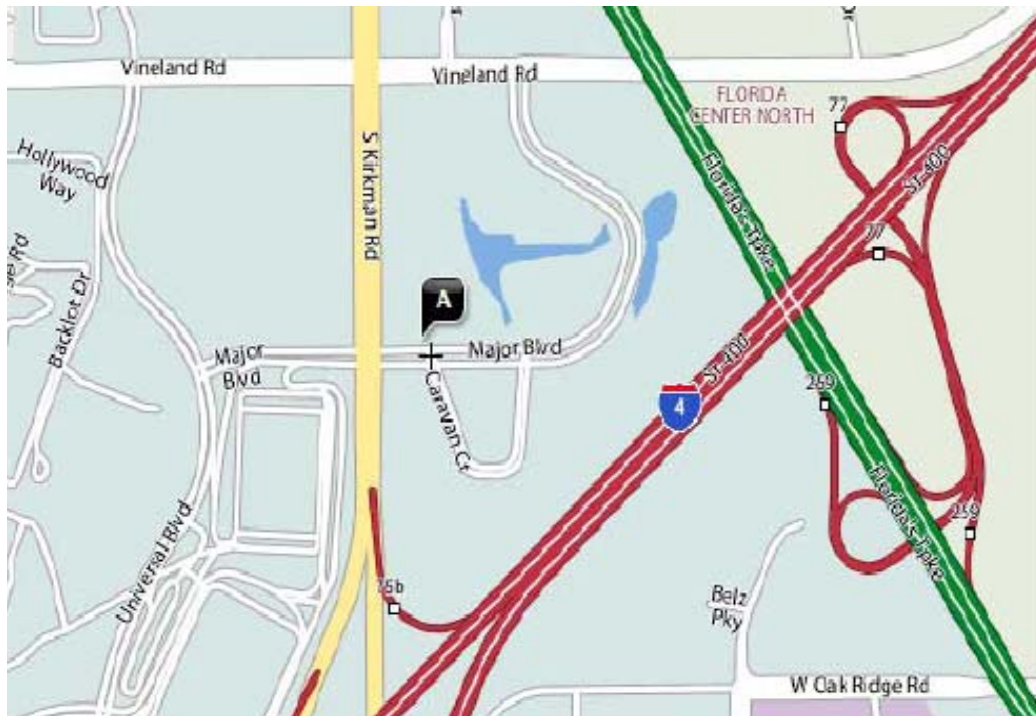

Texas Instruments Technology Day Orlando, FL

www.ti.com/techdays2009

Location

Doubletree at the Entrance to Universal Orlando
5780 Major Blvd.
Orlando, FL 32819

Directions

From Orlando International Airport. Exit Airport via the north exit and follow signs to 528 West (Beeline Expressway). Take 528 West to Interstate 4 (I-4) East. Exit on #75B (Old exit #30B) left hand exit from I-4. Turn right at the first traffic light onto Major Boulevard. The hotel is on the left.

From Miami. From the Florida Turnpike, take Exit 259 to I-4 West towards Tampa. From I-4, take Exit 75B (Old 30B) SR-435 North/Kirkman Road. Merge onto FL-435 North. Turn right onto Major Boulevard, then left into the hotel driveway.

From Tampa. Take I-4 East towards Orlando. From I-4, take Exit 75B (Old Exit 30B) SR-435 North / Kirkman Road on the left towards Universal Orlando. Merge onto FL-435 North. Turn right onto Major Boulevard, then left into the hotel driveway.

From Atlanta and Points North. Take I-75 South to Exit 65, (*New Exit 328) taking the Florida Turnpike South (a toll road). Proceed to Exit 259 and take I-4 West toward Tampa. From I-4, take Exit 30B (*New exit number 75B) (SR-435 North/Kirkman Road). Merge onto FL-435 North. Turn right onto Major Boulevard, then left into the hotel driveway.