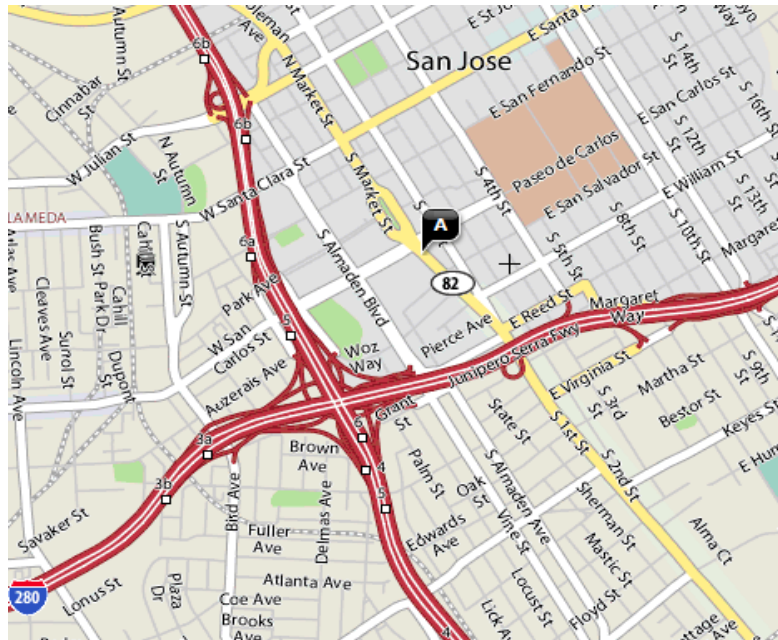

Texas Instruments Tech Day San Jose, CA

www.ti.com/techdays2009

Location

Marriott San Jose
301 Market Place
San Jose, CA 95113
408-280-1300

From San Jose Int'l Airport

When leaving the airport follow signs for Highway 87 South.
Exit Park Avenue. At the light make a left, going east under the highway.
Follow Park Ave. to Market Street, where you must turn right.
Follow Market street South, cross west San Carlos (1st light).
Hotel entrance is on your right.