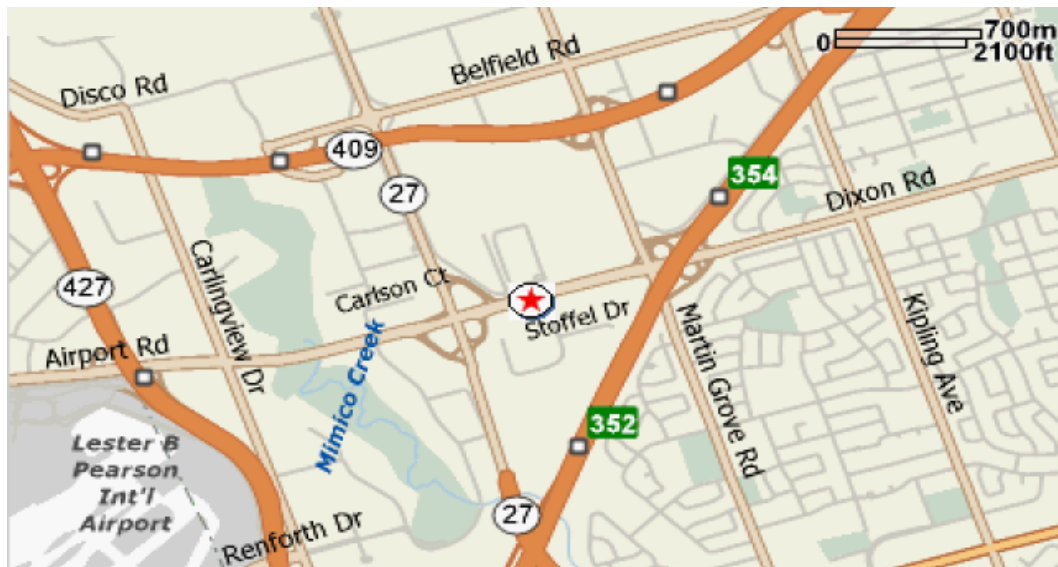

### Location

DoubleTree Hilton Toronto Airport  
655 Dixon Road  
Toronto, Ontario  
Canada M9W1J3

### Directions

#### From South (QEW/Queen Elizabeth Way):

- HWY 427 north
- HWY 27 north
- exit Dixon Rd east (hotel is on right hand side)

#### From North (400)

- 400 south
- 401 west
- take Dixon Rd/Martingrove exit
- exit on Dixon Rd (only one way to exit)
- hotel is on left hand side