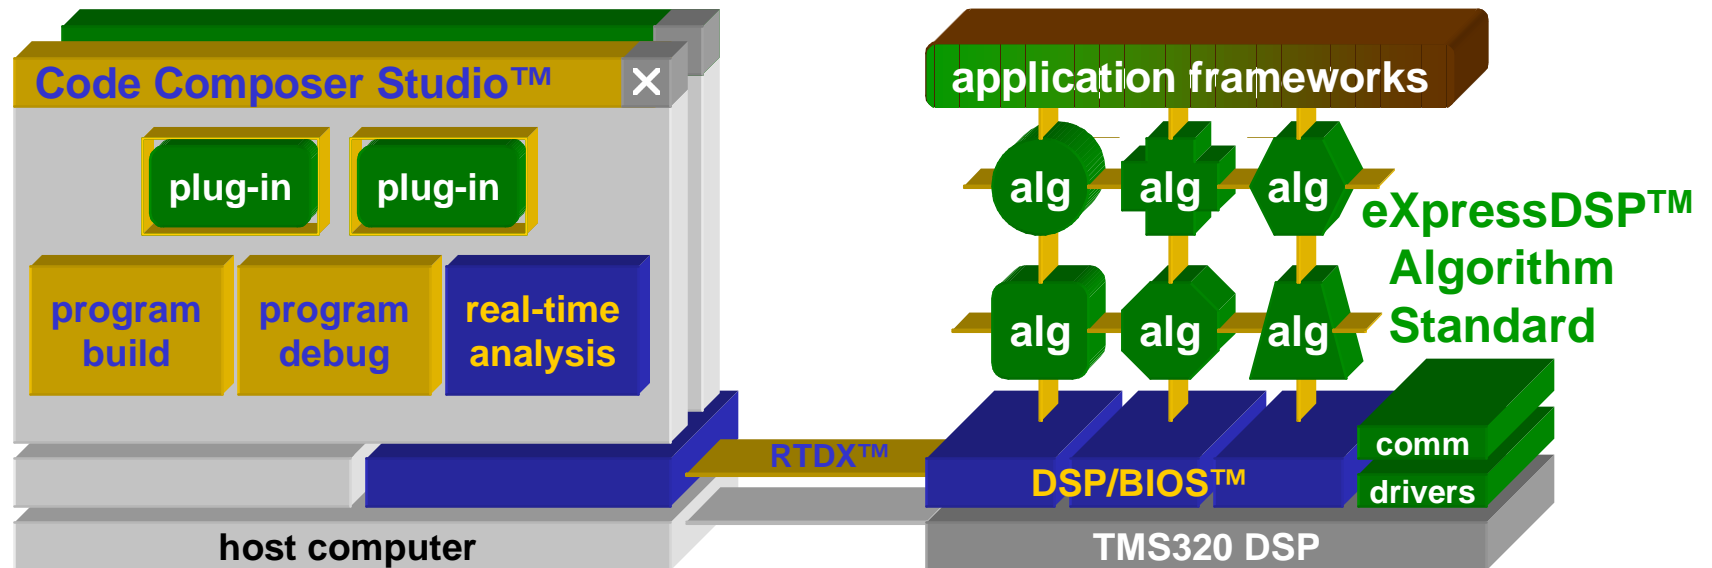

DSPS Fest
2000

CAPABILITY

RF – 08.04.00

THE WORLD LEADER IN DSP AND ANALOG

TEXAS INSTRUMENTS

Elevating The Platform

DSPS Fest 2000

EDN Innovation of the Year

- 1 integrated development tools
- 2 real-time software foundation
- 3 standards for interoperability
- 4 network of **third-party** partners

RF - 08.04.00

THE WORLD LEADER IN DSP AND ANALOG

TEXAS INSTRUMENTS