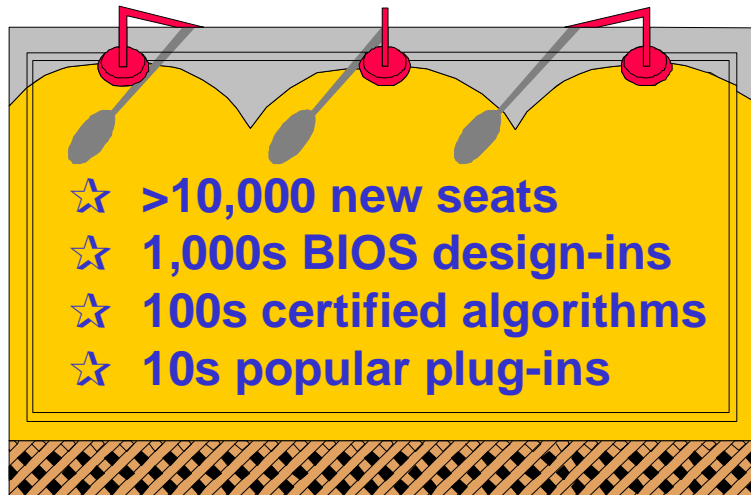

DSPS Fest
2000

CAPABILITY

RF – 08.04.00

THE WORLD LEADER IN DSP AND ANALOG

TEXAS INSTRUMENTS

Elevating The Platform

DSPS Fest 2000

EDN Innovation of the Year

- 1 integrated development tools
- 2 real-time software foundation
- 3 standards for interoperability
- 4 network of **third-party** partners

RF - 08.04.00

THE WORLD LEADER IN DSP AND ANALOG

TEXAS INSTRUMENTS