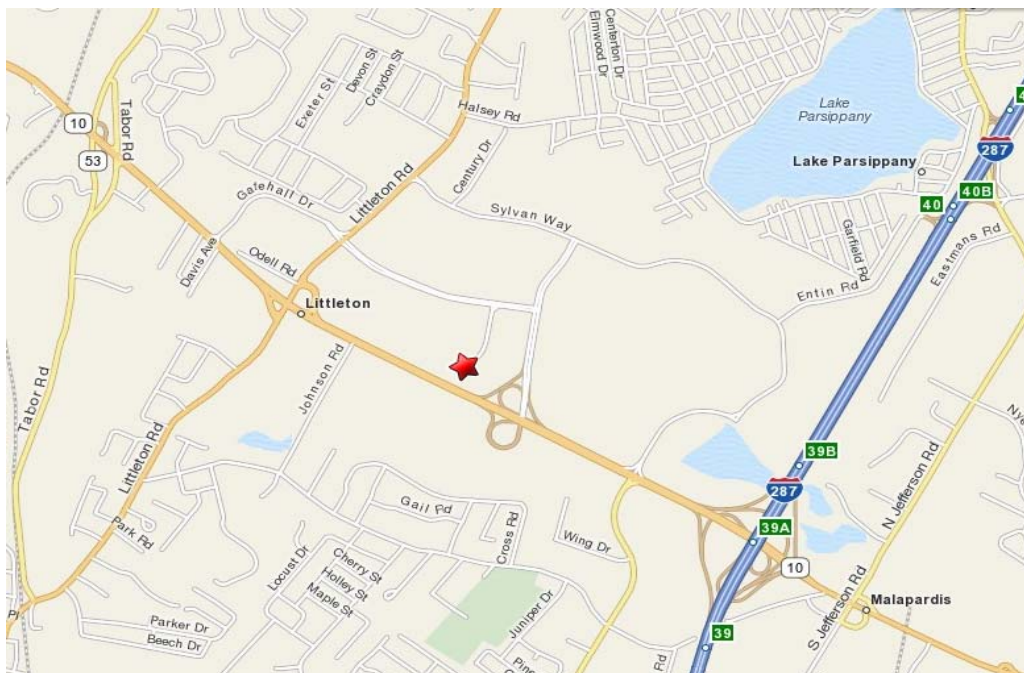

## Location

Hilton Parsippany  
One Hilton Court  
Parsippany, NJ 07054

## Directions

**From Newark International Airport:** Exit terminal and follow signs for I-78 West to 24 W; proceed on 24 W past Chatham and Madison. Enter Rt 287 N on the right to exit 39 (Rt 10 W). Take Rt 10 W and turn right onto Dryden Way. Turn left on Campus Dr. Turn left on Hilton Court.

**From JFK International Airport:** Take Van Wyck Expwy to Grand Central Pkwy West. Take Grand Central Pkwy West to Triboro Bridge to Major Deegan Expwy to I-80 West. Stay on I-80 West to I-287 South to Route 10 West to Dryden Way. Make 1st left onto Campus Drive and next left onto Hilton Court.

**From LaGuardia Airport:** Take Grand Central Pkwy West to Triboro Bridge to Major Deegan Expwy to Route 80 West to I-287 South to Route 10 West to Dryden Way. Make 1st left onto Campus Drive and next left onto Hilton Court.