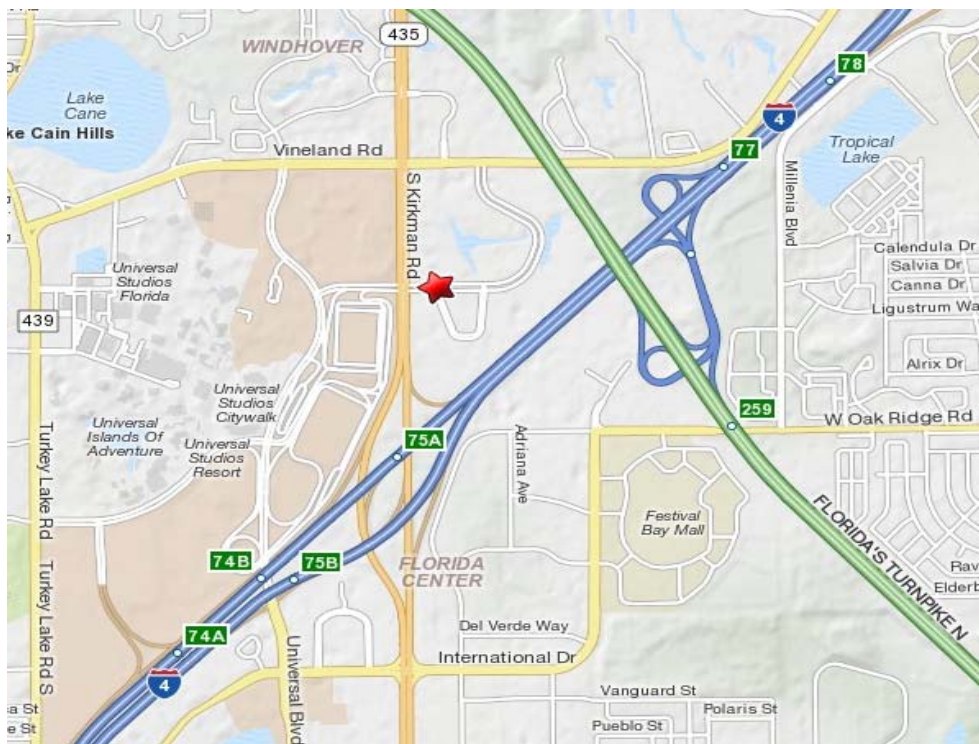

## Location

Doubletree Hotel At the Entrance to Universal Orlando  
5780 Major Blvd  
Orlando, FL 32819

## Directions

**From Orlando International Airport:** Exit Airport via the north exit and follow signs to 528 West (Beeline Expressway). Take 528 West to Interstate 4 (I-4) East. Exit on #75B (Old exit #30B) left hand exit from I-4. Turn right at the first traffic light onto Major Boulevard. The hotel is on the left.

**From Miami:** From the Florida Turnpike, take Exit 259 to I-4 West towards Tampa. From I-4, take Exit 75B (Old 30B) SR-435 North/Kirkman Road. Merge onto FL-435 North. Turn right onto Major Boulevard, then left into the hotel driveway.

**From Tampa:** Take I-4 East towards Orlando. From I-4, take Exit 75B (Old Exit 30B) SR-435 North / Kirkman Road on the left towards Universal Orlando. Merge onto FL-435 North. Turn right onto Major Boulevard, then left into the hotel driveway.