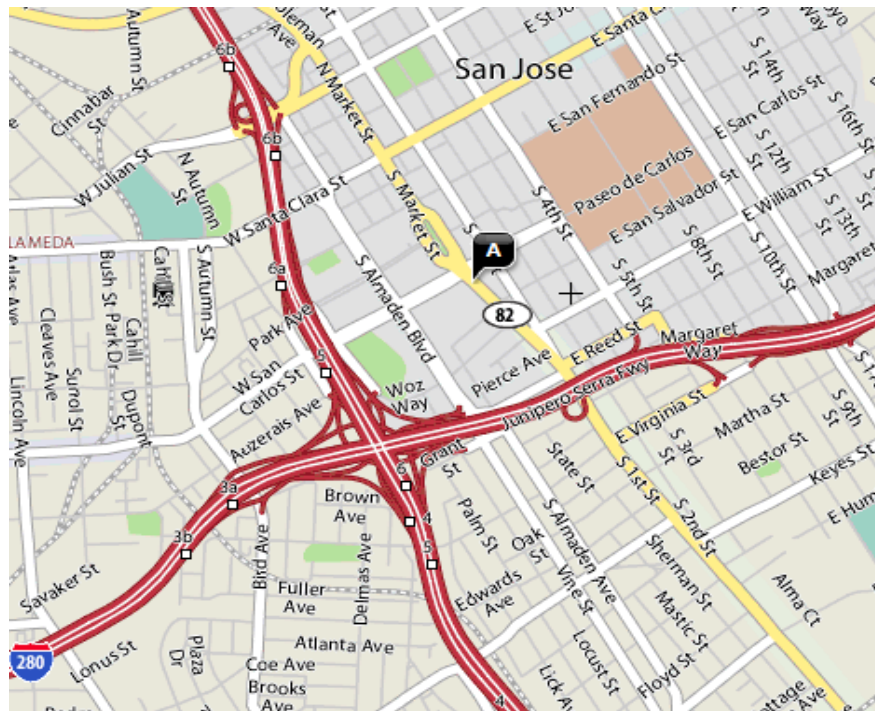

## Location

Marriott San Jose  
301 Market Place  
San Jose, CA 95113  
408-280-1300

## From San Jose Int'l Airport

When leaving the airport follow signs for Highway 87 South.  
Exit Park Avenue. At the light make a left, going east under the highway.  
Follow Park Ave. to Market Street, where you must turn right.  
Follow Market street South, cross west San Carlos (1st light).  
Hotel entrance is on your right.