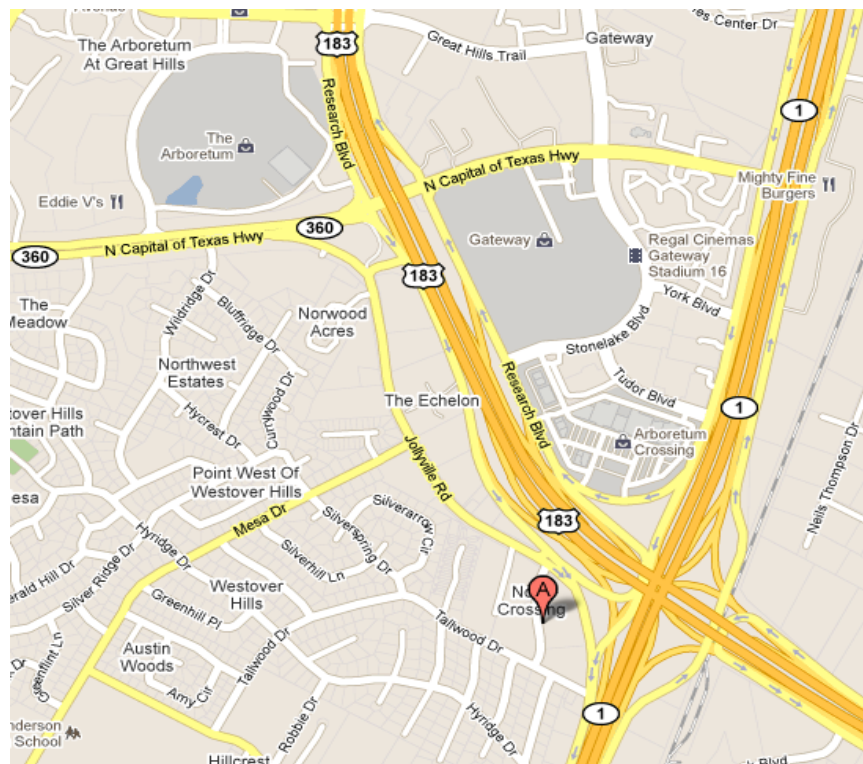

Texas Instruments Technology Day Austin

www.ti.com/techdays

Location

Holiday Inn Austin Northwest
8901 Business Park Drive
Austin, TX 78759

Directions

From Austin/Bergstrom International Airport: Enter TX-71 West. Continue .02 miles to US-183 N. Take the ramp to US-183 N/Lampasas. Follow US-183 N to TX-1 Loop exit toward Mopac Blvd. Keep right at the fork and follow signs for TX-1 Loop N/Mope Blvd N. Keep right at the fork and follow signs for Capital of TX Hwy/Braker Ln and merge onto N. Mo-pac Expwy. Continue on N. Mo-Pac Expwy. Turn right on Hyridge Dr. Take the first right onto Camella Ln. Turn left onto Tallwood Dr. Take the first right onto Business Park Dr. Destination will be on the right.

From Houston, TX: Take I-10 W to Austin. Take exit 695 to merge onto TX-71 W/Feeder Rd toward La Grange/Austin. Continue to follow TX-71 W. Take the ramp onto US-183 N/Lampasas. Follow US-183 N. to TX-1 Loop exit toward Mopac Blvd. Keep right at the fork and follow signs for Capital of TX Hwy/Braker Ln and merge onto N. Mo-Pac Expwy. Continue on N. Mo-Pac Expwy. Turn right on Hyridge Dr. Take the first right onto Camella Ln. Turn left onto Tallwood Dr. Take the first right onto Business Park Dr. Destination will be on the right.