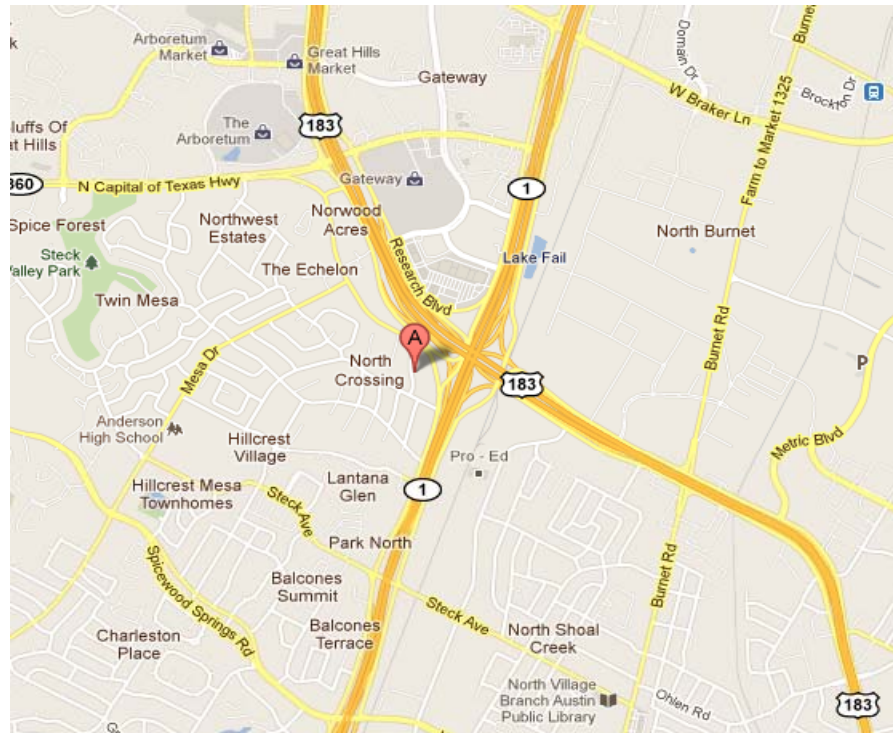

Texas Instruments Austin Deep Dive

www.ti.com/techdays

Location

Holiday Inn Austin Northwest
8901 Business Park Drive
Austin, TX 78759

Directions

From Austin Bergstrom International Airport: Go 71 West out of the Apt. Take 183N app 14 miles. Exit Capitol of Texas Hwy (Loop 360). Turn left at first light, left again at next light-SB front rd (U turn) Stay center lane *Take your next rt at Tallwood. Take next right on Business Park Dr.

From Loop 1 (Mopac) Heading North: Take Hwy 183 north exit. Take Capitol of Texas Hwy (Loop 360) exit. Turn left at first light. Go over 183 and turn left at first light. Move to center lane. As frontage road bends right, you will pass the hotel. Turn right on next street, Tallwood Dr. Turn right on Business Park Drive.

From Hwy. 183 Heading South Exit Capitol of Texas Hwy. (Loop 360): Stay straight through the light (360), stay in center lane. Following frontage road, as it bends right you will pass the hotel, turn right onto next street Tallwood Dr. Next right onto Business Park Dr.