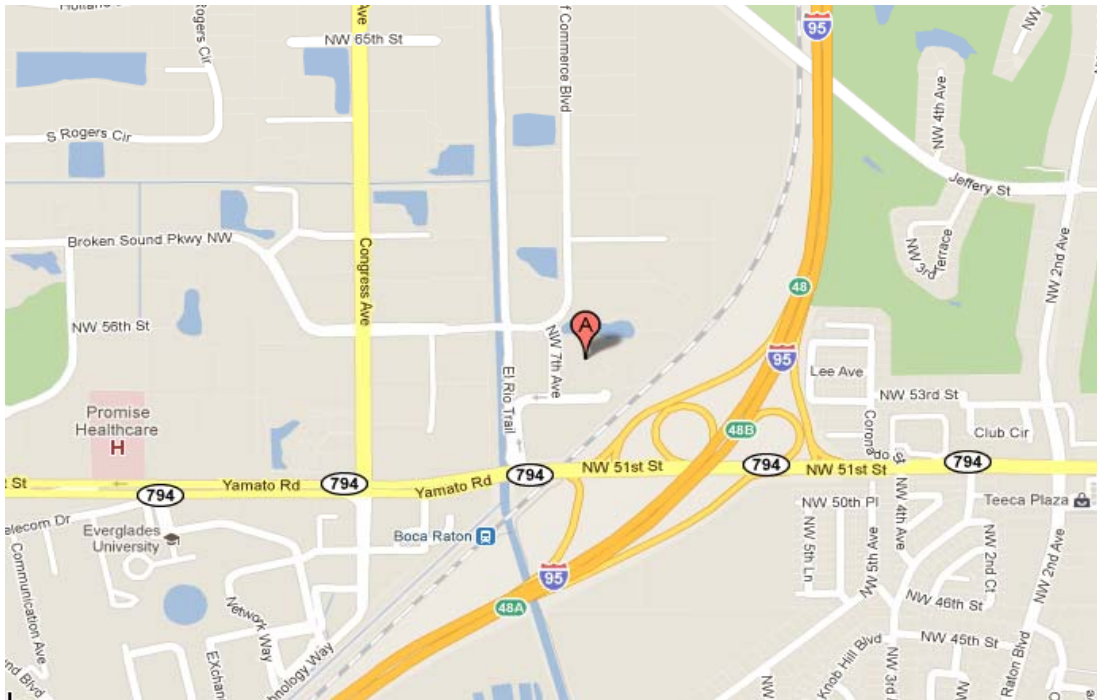

Texas Instruments Technology Day Ft. Lauderdale

www.ti.com/techdays

Location

Embassy Suites Hotel
661 NW 53rd Street
Boca Raton, FL 33487

Directions

From Ft. Lauderdale/Hollywood International Airport: Take ramp right for US-1 South toward Dania Beach / Hollywood. Bear right onto SR-818 West / Griffin Rd. Take ramp right for I-95 North toward W Palm Bch. At exit 48B, take ramp right and follow signs for SR-794 West. Turn right onto NW 8TH Ave. Bear right onto NW 53RD St. Make a U-turn to stay on NW 53RD St.

From Palm Beach International Airport: Take ramp right for I-95 South toward Miami. At exit 48, take ramp right and follow signs for SR-794. Bear right onto SR-794 West / Yamato Rd. Turn right onto NW 8TH Ave. Bear right onto NW 53RD St. Make a U-turn to stay on NW 53RD St.

From Miami International Airport: 0. Depart toward NW 21ST St 0.12 miles < 1 min
Keep left toward NW 21ST St. Keep straight onto NW 21ST St. Take ramp for SR-112 East toward Miami Beach.
Take ramp right for I-95 North toward Orlando / Ft. Lauderdale. At exit 48B, take ramp right and follow signs for SR-794 West. Turn right onto NW 8TH Ave. Bear right onto NW 53RD St. Make a U-turn to stay on NW 53RD St.