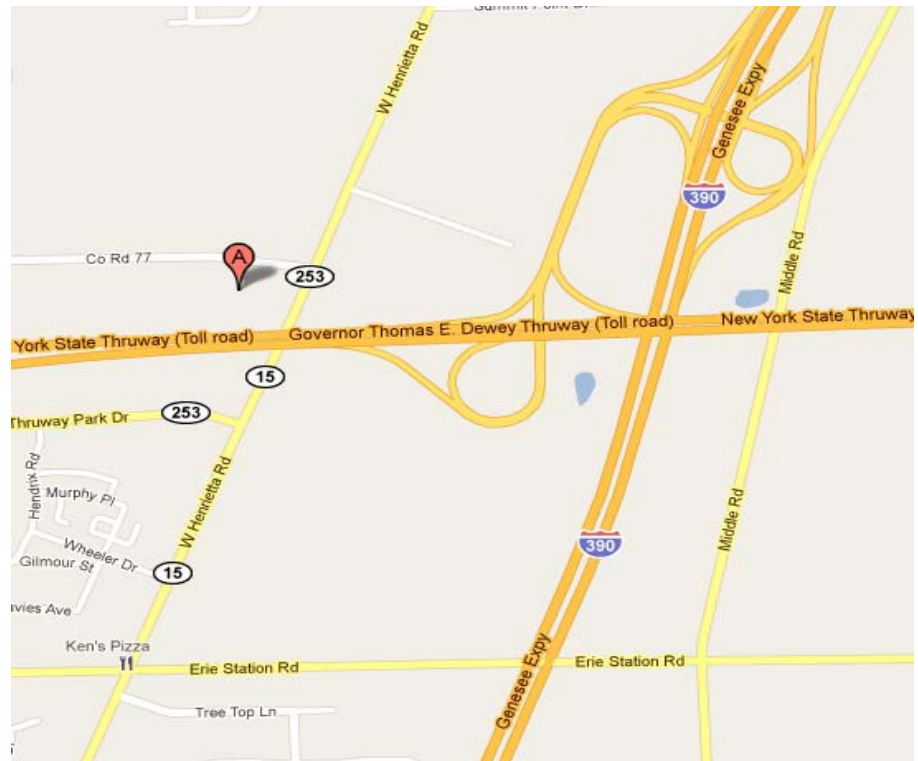

## Directions

**From the North and Rochester International Airport:** Turn right onto Brooks Avenue. Veer right onto I-390 South to Exit 12 - Route 253 (Lehigh Station Road). Turn right onto Route 253. Turn left onto Route 15 - West Henrietta Road. Travel 1/2 mile and the RIT Inn and Conference Center will be on your right.

**From the South:** Take I-390 North to Exit 12 - Route 253 (Lehigh Station Road). Turn left onto Route 253. Turn left onto Route 15 - West Henrietta Road. Travel 1/2 mile and the RIT Inn and Conference Center will be on your right.

**From the East:** From Route I-90, The New York State Thruway, travel to Exit 46. Follow signs for I-390 North IMMEDIATELY exit onto Route 253 (Lehigh Station Road). Turn left onto Route 253. Turn left onto Route 15 - West Henrietta Road. Travel 1/2 mile and the RIT Inn and Conference Center will be on your right.

**From the West:** From Route I-90, The New York State Thruway, travel to Exit 46. Follow signs for I-390 North. IMMEDIATELY exit onto Route 253 (Lehigh Station Road). Turn left onto Route 253. Turn left onto Route 15 - West Henrietta Road. Travel 1/2 mile and the RIT Inn and Conference Center will be on your right.