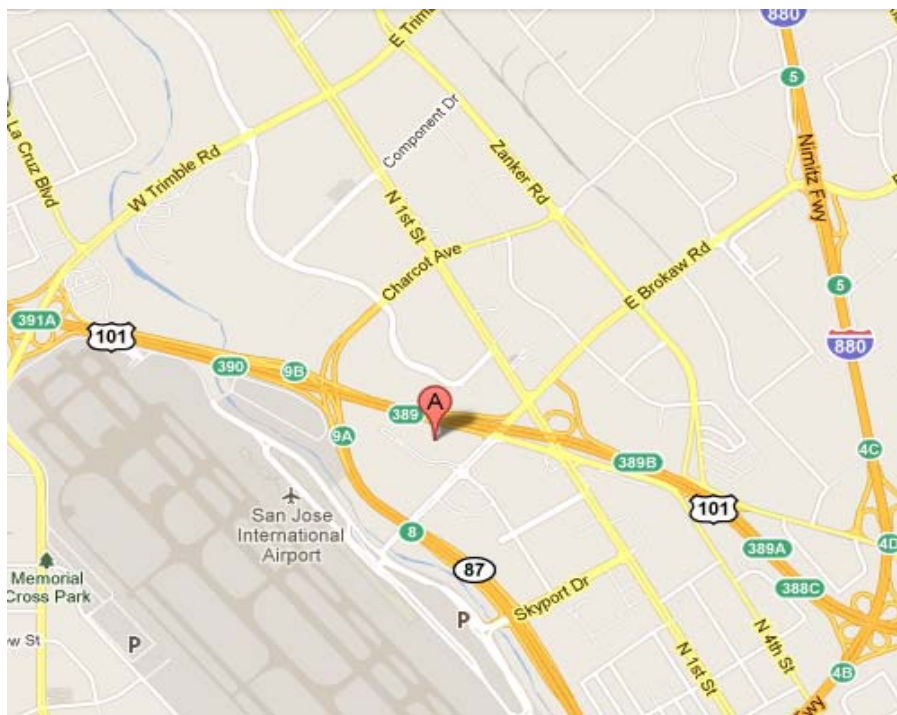

Texas Instruments Technology Day San Jose

www.ti.com/techdays

Location

DoubleTree by Hilton Hotel San Jose
2050 Gateway Place
San Jose, California 95110

Directions

From San Jose Mineta International Airport: From SJC Airport: Follow signs for Hwy 101N/Airport Parkway and stay in the right lane. Turn Right onto Airport Pkwy out of the airport and continue East. At the first light turn Left onto Gateway Pl. Hotel will be on the right.

From San Francisco Airport (Peninsula): HWY 101 Southbound for approximately 33 miles to the 1st Street/Brokaw Road Exit. Make a Right at the first stop light onto Airport Parkway and then turn right into hotel parking lot.

From Metropolitan Oakland: Take Highway 880 South to Brokaw Road Exit. Turn Right onto Brokaw and continue for one half miles and hotel is on the right.