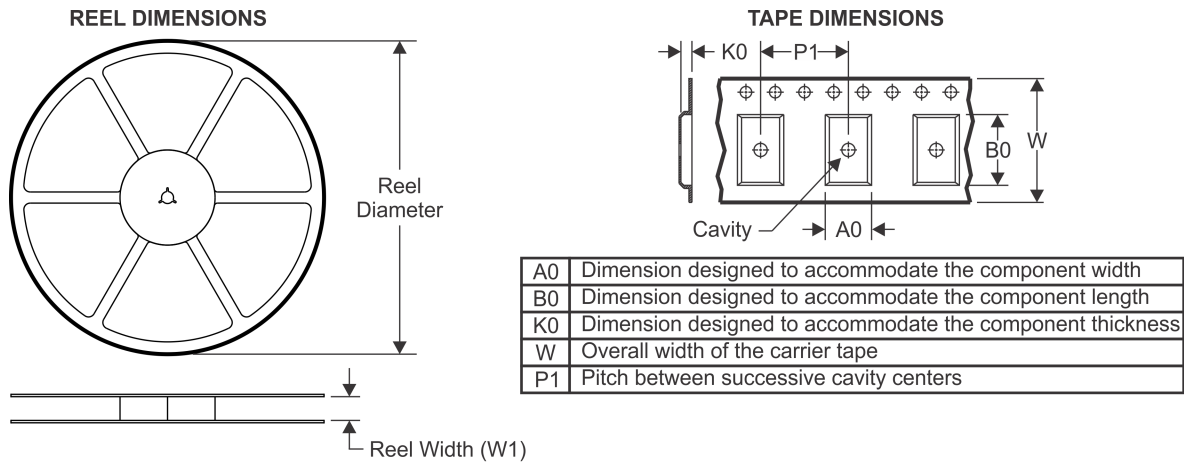

TAPE AND REEL INFORMATION

QUADRANT ASSIGNMENTS FOR PIN 1 ORIENTATION IN TAPE

*All dimensions are nominal

Device	Package Type	Package Drawing	Pins	SPQ	Reel Diameter (mm)	Reel Width W1 (mm)	A0 (mm)	B0 (mm)	K0 (mm)	P1 (mm)	W (mm)	Pin1 Quadrant
BQ27520YZFR-G4	DSBGA	YZF	15	3000	180.0	8.4	2.1	2.76	0.81	4.0	8.0	Q1
BQ27520YZFT-G4	DSBGA	YZF	15	250	180.0	8.4	2.1	2.76	0.81	4.0	8.0	Q1

TAPE AND REEL BOX DIMENSIONS

*All dimensions are nominal

Device	Package Type	Package Drawing	Pins	SPQ	Length (mm)	Width (mm)	Height (mm)
BQ27520YZFR-G4	DSBGA	YZF	15	3000	182.0	182.0	20.0
BQ27520YZFT-G4	DSBGA	YZF	15	250	182.0	182.0	20.0