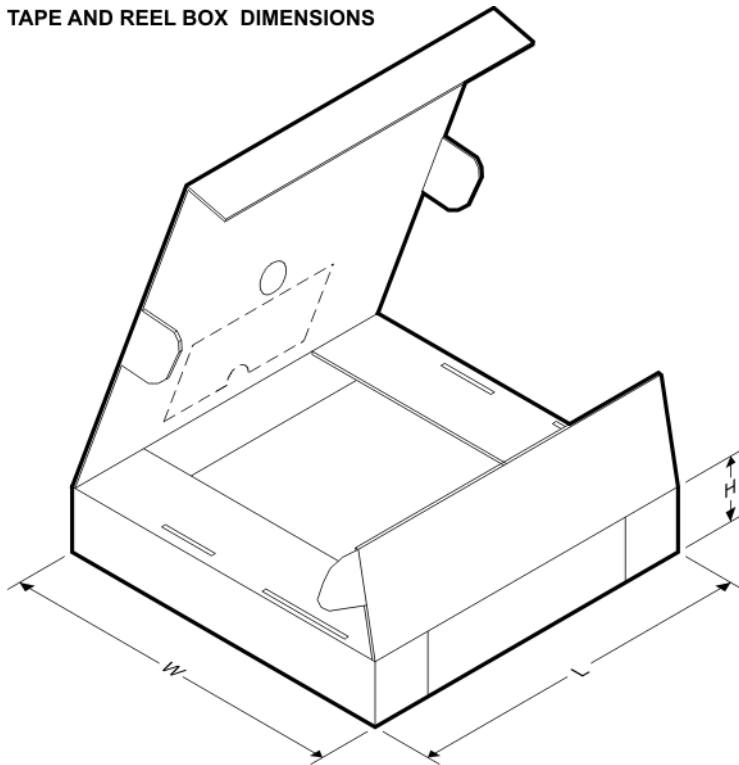

Device	Package Type	Package Drawing	Pins	SPQ	Reel Diameter (mm)	Reel Width W1 (mm)	A0 (mm)	B0 (mm)	K0 (mm)	P1 (mm)	W (mm)	Pin1 Quadrant
TLV431CDBZR	SOT-23	DBZ	3	3000	180.0	8.4	3.15	2.77	1.22	4.0	8.0	Q3
TLV431IDBVR	SOT-23	DBV	5	3000	178.0	9.0	3.3	3.2	1.4	4.0	8.0	Q3
TLV431IDBVRG4	SOT-23	DBV	5	3000	178.0	9.0	3.3	3.2	1.4	4.0	8.0	Q3
TLV431IDBVT	SOT-23	DBV	5	250	178.0	9.0	3.23	3.17	1.37	4.0	8.0	Q3
TLV431IDBVTG4	SOT-23	DBV	5	250	178.0	9.0	3.23	3.17	1.37	4.0	8.0	Q3
TLV431IDBZR	SOT-23	DBZ	3	3000	179.0	8.4	3.15	2.95	1.22	4.0	8.0	Q3
TLV431QPK	SOT-89	PK	3	1000	180.0	12.4	4.91	4.52	1.9	8.0	12.0	Q3

TAPE AND REEL BOX DIMENSIONS

*All dimensions are nominal

Device	Package Type	Package Drawing	Pins	SPQ	Length (mm)	Width (mm)	Height (mm)
TLV431ACDBVR	SOT-23	DBV	5	3000	183.0	183.0	20.0
TLV431ACDBVR	SOT-23	DBV	5	3000	180.0	180.0	18.0
TLV431ACDBVRG4	SOT-23	DBV	5	3000	180.0	180.0	18.0
TLV431ACDBVT	SOT-23	DBV	5	250	180.0	180.0	18.0
TLV431ACDBVTG4	SOT-23	DBV	5	250	180.0	180.0	18.0
TLV431ACDBZR	SOT-23	DBZ	3	3000	183.0	183.0	20.0
TLV431ACDBZR	SOT-23	DBZ	3	3000	180.0	180.0	18.0
TLV431ACDBZR	SOT-23	DBZ	3	3000	200.0	183.0	25.0
TLV431AIDBVR	SOT-23	DBV	5	3000	183.0	183.0	20.0
TLV431AIDBVR	SOT-23	DBV	5	3000	180.0	180.0	18.0