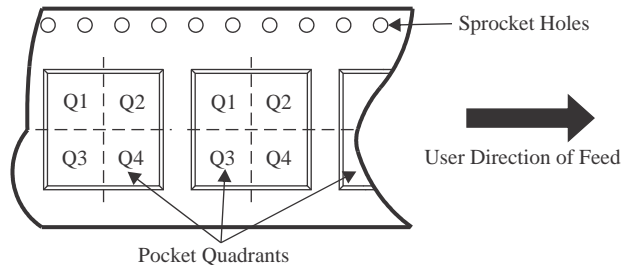

TAPE AND REEL INFORMATION

QUADRANT ASSIGNMENTS FOR PIN 1 ORIENTATION IN TAPE

*All dimensions are nominal

Device	Package Type	Package Drawing	Pins	SPQ	Reel Diameter (mm)	Reel Width W1 (mm)	A0 (mm)	B0 (mm)	K0 (mm)	P1 (mm)	W (mm)	Pin1 Quadrant
TLV803EA17DPWR	X2SON	DPW	5	3000	180.0	8.4	0.91	0.91	0.5	2.0	8.0	Q2
TLV803EA18DPWR	X2SON	DPW	5	3000	180.0	8.4	0.91	0.91	0.5	2.0	8.0	Q2
TLV803EA22DBZR	SOT-23	DBZ	3	3000	180.0	8.4	2.9	3.35	1.35	4.0	8.0	Q3
TLV803EA22DCKR	SC70	DCK	3	3000	178.0	9.0	2.4	2.5	1.2	4.0	8.0	Q3
TLV803EA24DCKR	SC70	DCK	3	3000	178.0	9.0	2.4	2.5	1.2	4.0	8.0	Q3
TLV803EA26DBZR	SOT-23	DBZ	3	3000	180.0	8.4	2.9	3.35	1.35	4.0	8.0	Q3
TLV803EA26DBZRG4	SOT-23	DBZ	3	3000	180.0	8.4	2.9	3.35	1.35	4.0	8.0	Q3
TLV803EA26DCKR	SC70	DCK	3	3000	178.0	9.0	2.4	2.5	1.2	4.0	8.0	Q3
TLV803EA26DPWR	X2SON	DPW	5	3000	180.0	8.4	0.91	0.91	0.5	2.0	8.0	Q2
TLV803EA26RDBZR	SOT-23	DBZ	3	3000	180.0	8.4	2.9	3.35	1.35	4.0	8.0	Q3
TLV803EA29DBZR	SOT-23	DBZ	3	3000	180.0	8.4	2.9	3.35	1.35	4.0	8.0	Q3
TLV803EA29DCKR	SC70	DCK	3	3000	178.0	9.0	2.4	2.5	1.2	4.0	8.0	Q3
TLV803EA29DPWR	X2SON	DPW	5	3000	180.0	8.4	0.91	0.91	0.5	2.0	8.0	Q2
TLV803EA29RDBZR	SOT-23	DBZ	3	3000	180.0	8.4	2.9	3.35	1.35	4.0	8.0	Q3
TLV803EA29VDBZR	SOT-23	DBZ	3	3000	180.0	8.4	2.9	3.35	1.35	4.0	8.0	Q3
TLV803EA30DBZR	SOT-23	DBZ	3	3000	180.0	8.4	2.9	3.35	1.35	4.0	8.0	Q3