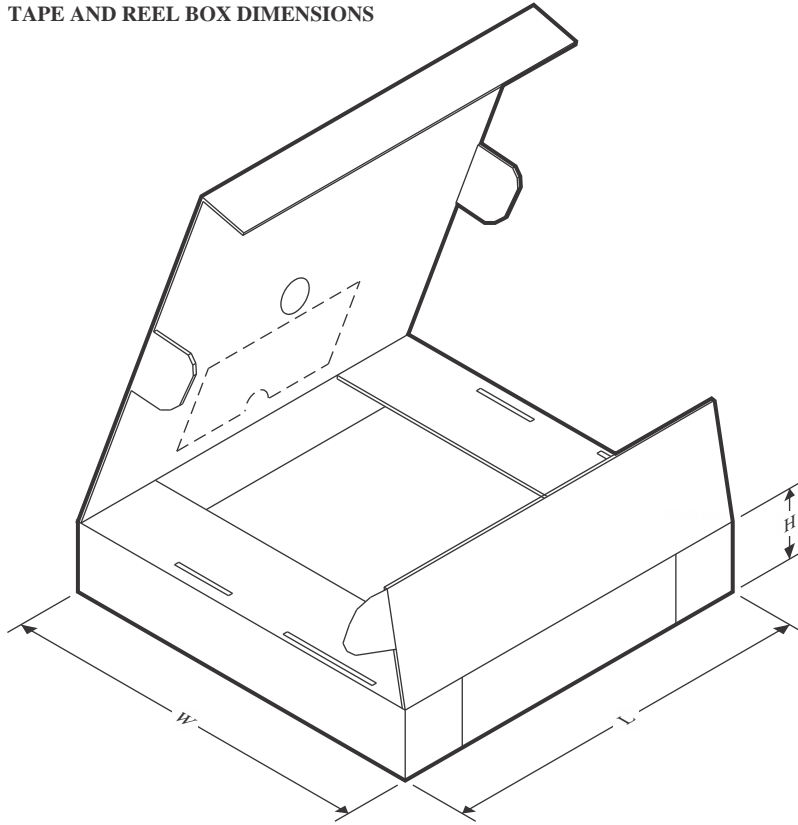

TAPE AND REEL BOX DIMENSIONS

*All dimensions are nominal

Device	Package Type	Package Drawing	Pins	SPQ	Length (mm)	Width (mm)	Height (mm)
TLV803EA17DPWR	X2SON	DPW	5	3000	210.0	185.0	35.0
TLV803EA18DPWR	X2SON	DPW	5	3000	210.0	185.0	35.0
TLV803EA22DBZR	SOT-23	DBZ	3	3000	210.0	185.0	35.0
TLV803EA22DCKR	SC70	DCK	3	3000	180.0	180.0	18.0
TLV803EA24DCKR	SC70	DCK	3	3000	180.0	180.0	18.0
TLV803EA26DBZR	SOT-23	DBZ	3	3000	210.0	185.0	35.0
TLV803EA26DBZRG4	SOT-23	DBZ	3	3000	210.0	185.0	35.0
TLV803EA26DCKR	SC70	DCK	3	3000	180.0	180.0	18.0
TLV803EA26DPWR	X2SON	DPW	5	3000	210.0	185.0	35.0
TLV803EA26RDBZR	SOT-23	DBZ	3	3000	210.0	185.0	35.0
TLV803EA29DBZR	SOT-23	DBZ	3	3000	210.0	185.0	35.0
TLV803EA29DCKR	SC70	DCK	3	3000	180.0	180.0	18.0
TLV803EA29DPWR	X2SON	DPW	5	3000	210.0	185.0	35.0
TLV803EA29RDBZR	SOT-23	DBZ	3	3000	210.0	185.0	35.0
TLV803EA29VDBZR	SOT-23	DBZ	3	3000	210.0	185.0	35.0
TLV803EA30DBZR	SOT-23	DBZ	3	3000	210.0	185.0	35.0
TLV803EA30DBZR	SOT-23	DBZ	3	3000	210.0	185.0	35.0
TLV803EA30DCKR	SC70	DCK	3	3000	180.0	180.0	18.0