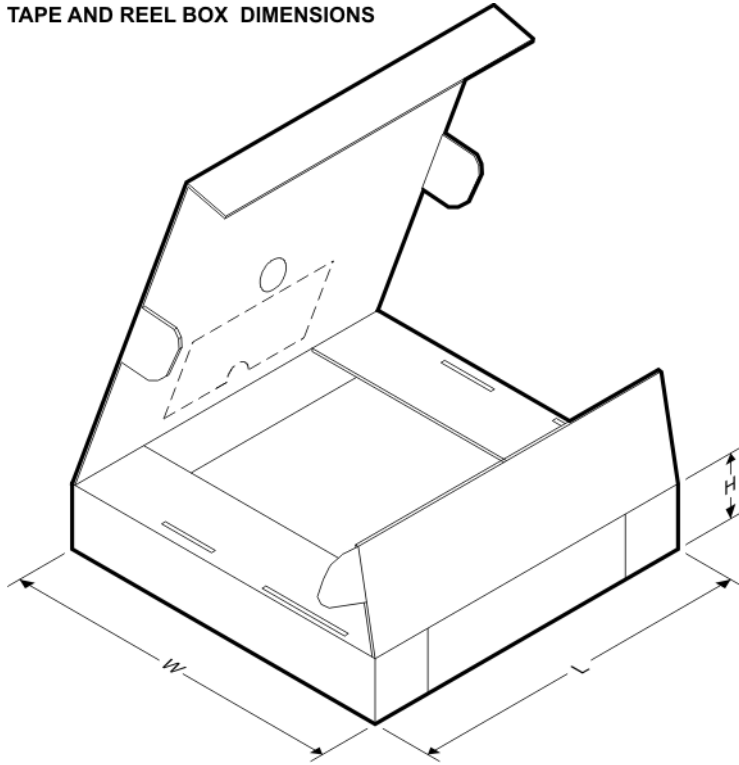

Device	Package Type	Package Drawing	Pins	SPQ	Reel Diameter (mm)	Reel Width W1 (mm)	A0 (mm)	B0 (mm)	K0 (mm)	P1 (mm)	W (mm)	Pin1 Quadrant
TPS62808YKAR	DSBGA	YKA	6	3000	178.0	8.4	0.81	1.16	0.46	4.0	8.0	Q1

TAPE AND REEL BOX DIMENSIONS

*All dimensions are nominal

Device	Package Type	Package Drawing	Pins	SPQ	Length (mm)	Width (mm)	Height (mm)
TPS62800YKAR	DSBGA	YKA	6	3000	182.0	182.0	20.0
TPS62800YKAR	DSBGA	YKA	6	3000	220.0	220.0	35.0
TPS62801YKAR	DSBGA	YKA	6	3000	182.0	182.0	20.0
TPS62801YKAR	DSBGA	YKA	6	3000	220.0	220.0	35.0
TPS62801YKAT	DSBGA	YKA	6	250	182.0	182.0	20.0
TPS62801YKAT	DSBGA	YKA	6	250	220.0	220.0	35.0
TPS62802YKAR	DSBGA	YKA	6	3000	182.0	182.0	20.0
TPS62802YKAR	DSBGA	YKA	6	3000	220.0	220.0	35.0
TPS62802YKAT	DSBGA	YKA	6	250	182.0	182.0	20.0
TPS62806YKAR	DSBGA	YKA	6	3000	182.0	182.0	20.0
TPS62806YKAR	DSBGA	YKA	6	3000	220.0	220.0	35.0
TPS62806YKAT	DSBGA	YKA	6	250	182.0	182.0	20.0
TPS62806YKAT	DSBGA	YKA	6	250	220.0	220.0	35.0
TPS62807YKAR	DSBGA	YKA	6	3000	220.0	220.0	35.0
TPS62807YKAR	DSBGA	YKA	6	3000	182.0	182.0	20.0
TPS62807YKAT	DSBGA	YKA	6	250	220.0	220.0	35.0